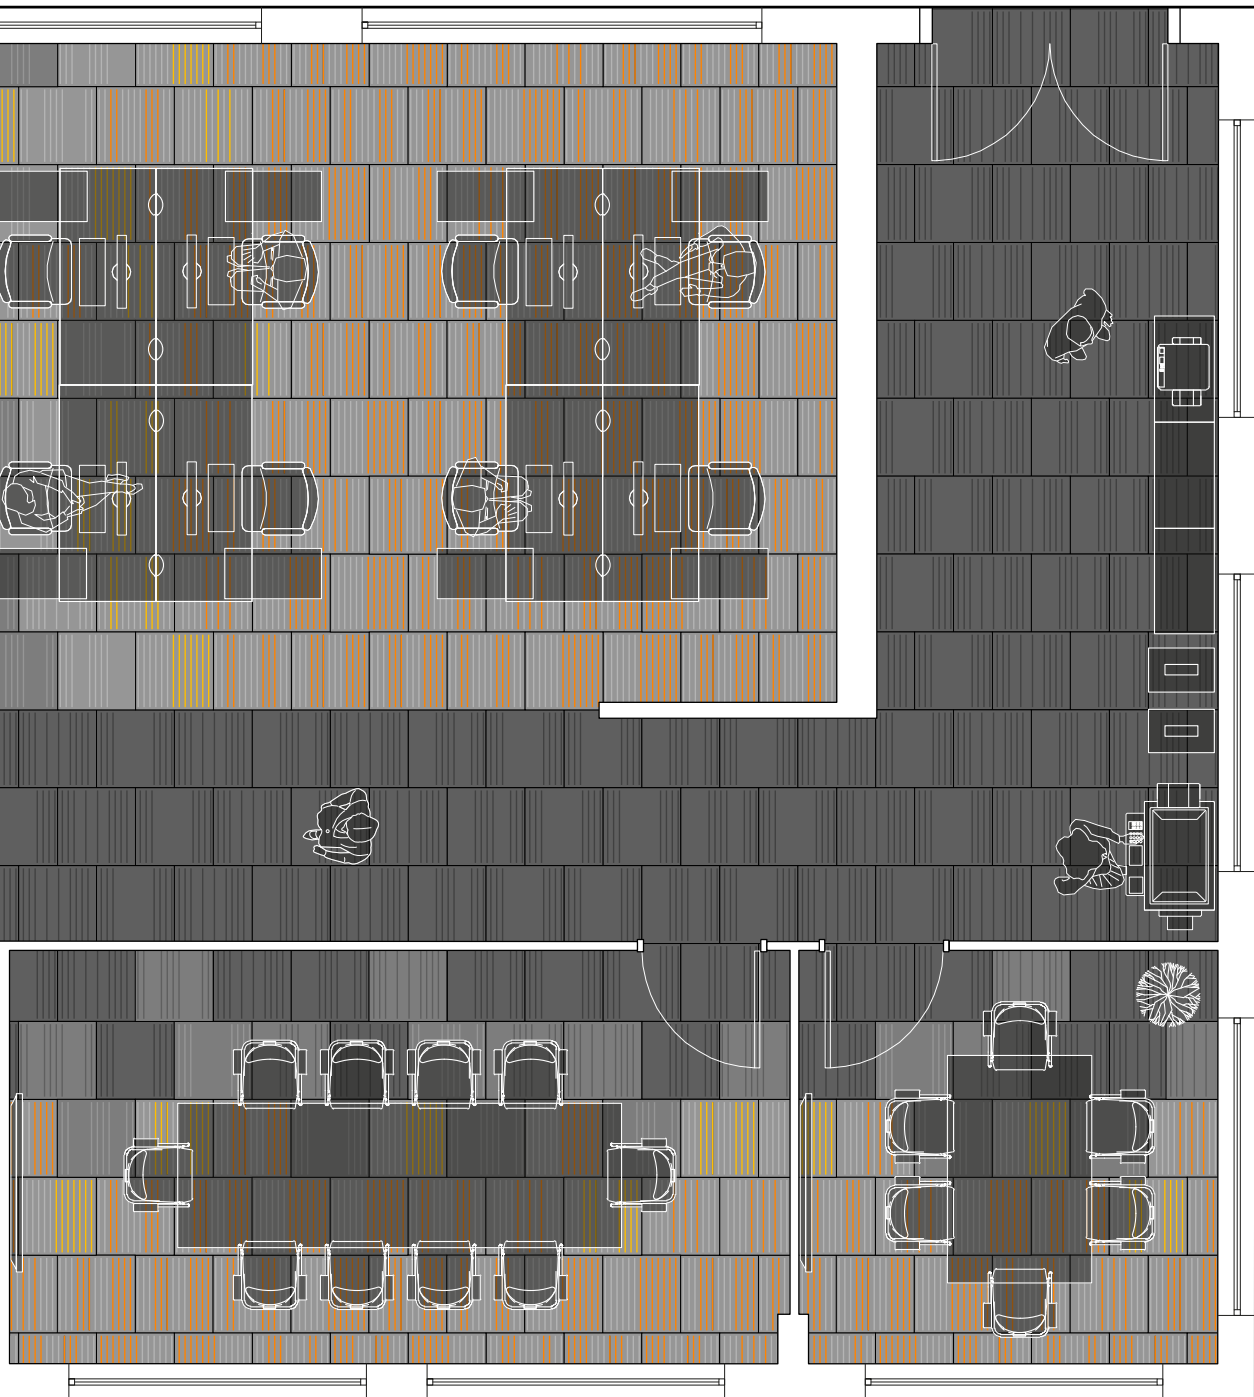

Urban Myth
Steel 07303
(Installed brick bond)

Urban Myth
Lead 07304
(Installed brick bond)

Urban Myth
Graphite 07305
(Installed brick bond)