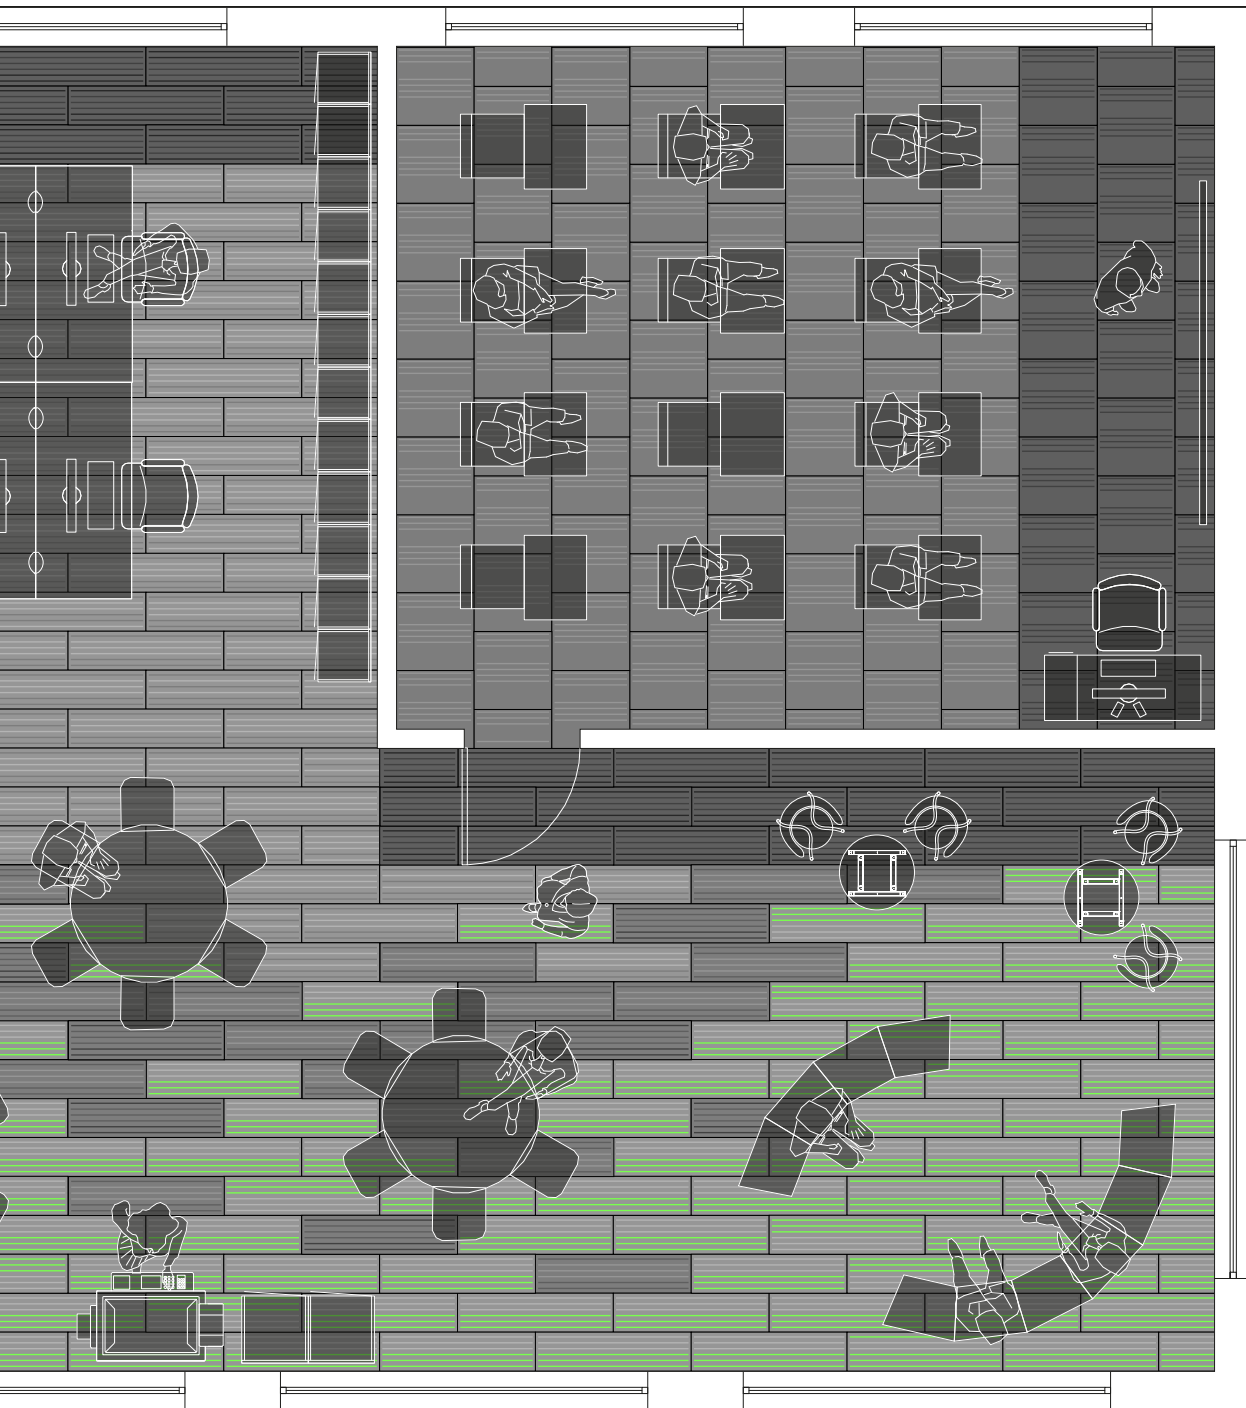

UNIVERSITY BUSINESS SCHOOL FLOOR PLAN

Urban Myth Plank and Tile

Urban Myth
Peridot 07309
(Installed half drop)

Urban Myth
Pewter 07302
(Installed half drop)

Urban Myth
Steel 07303
(Installed half drop)

 Urban Myth
 Lead 07304
 (Installed half drop)