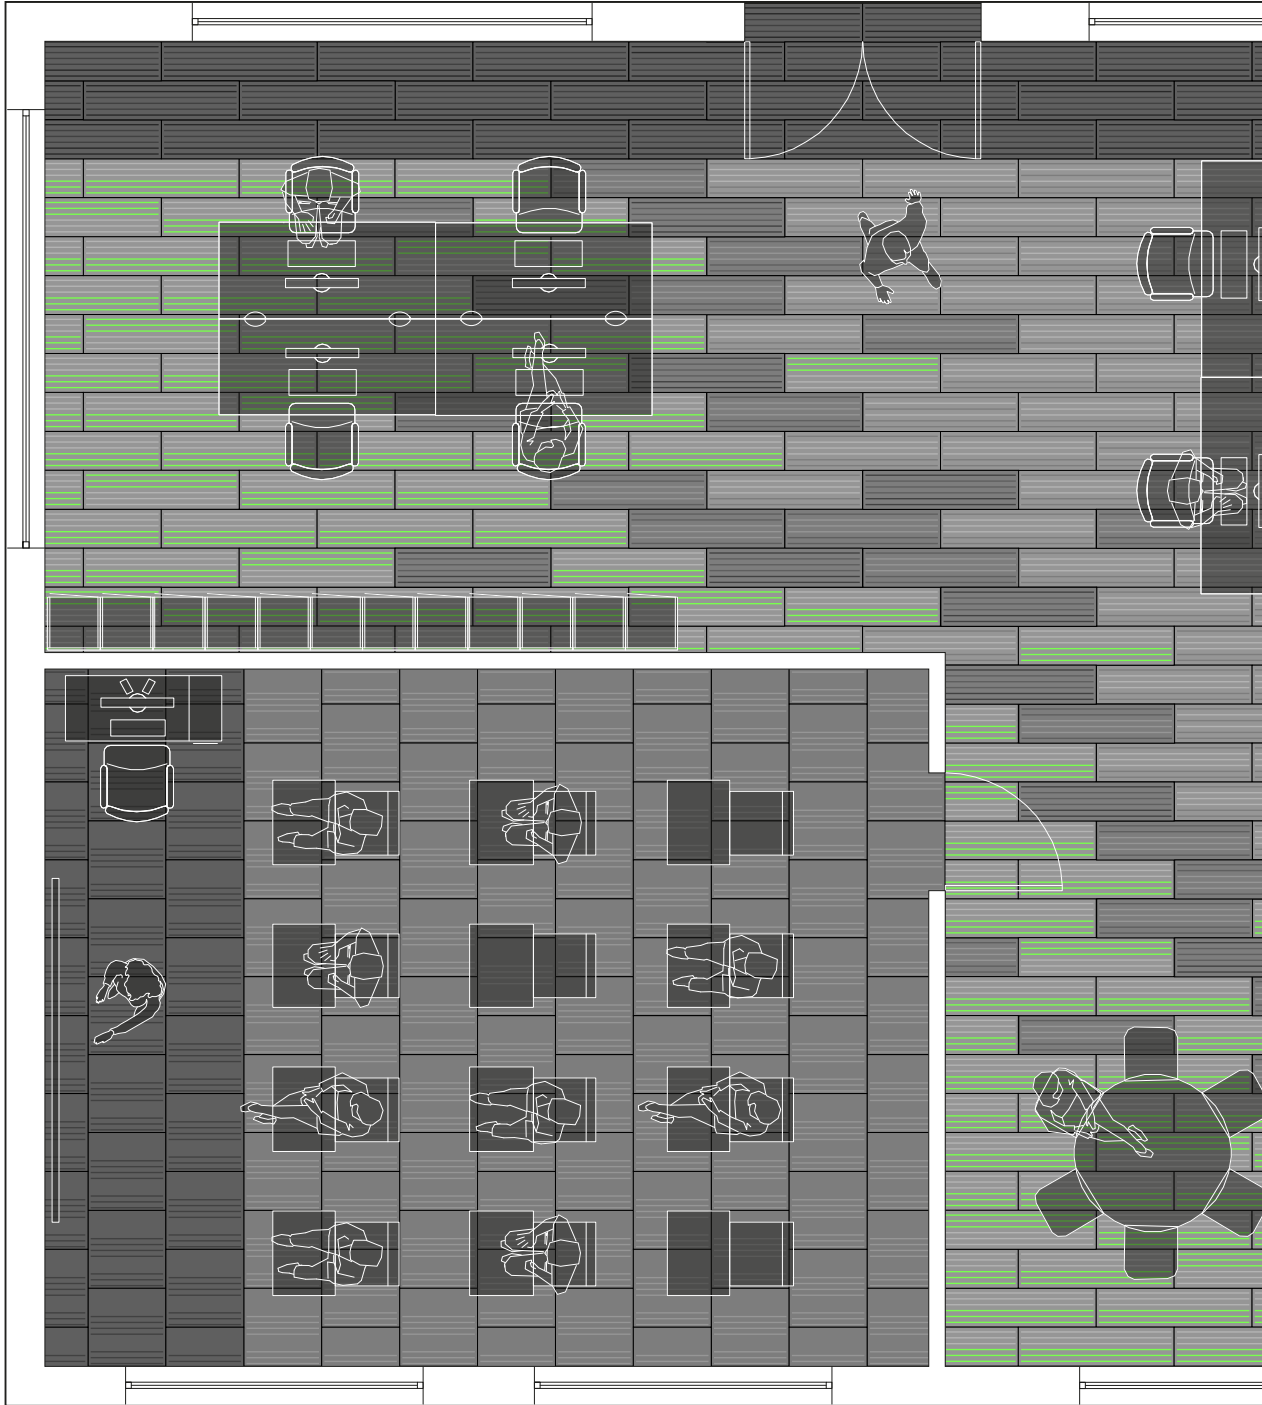

UNIVERSITY BUSINESS SCHOOL FLOOR PLAN

Urban Myth Plank and Tile