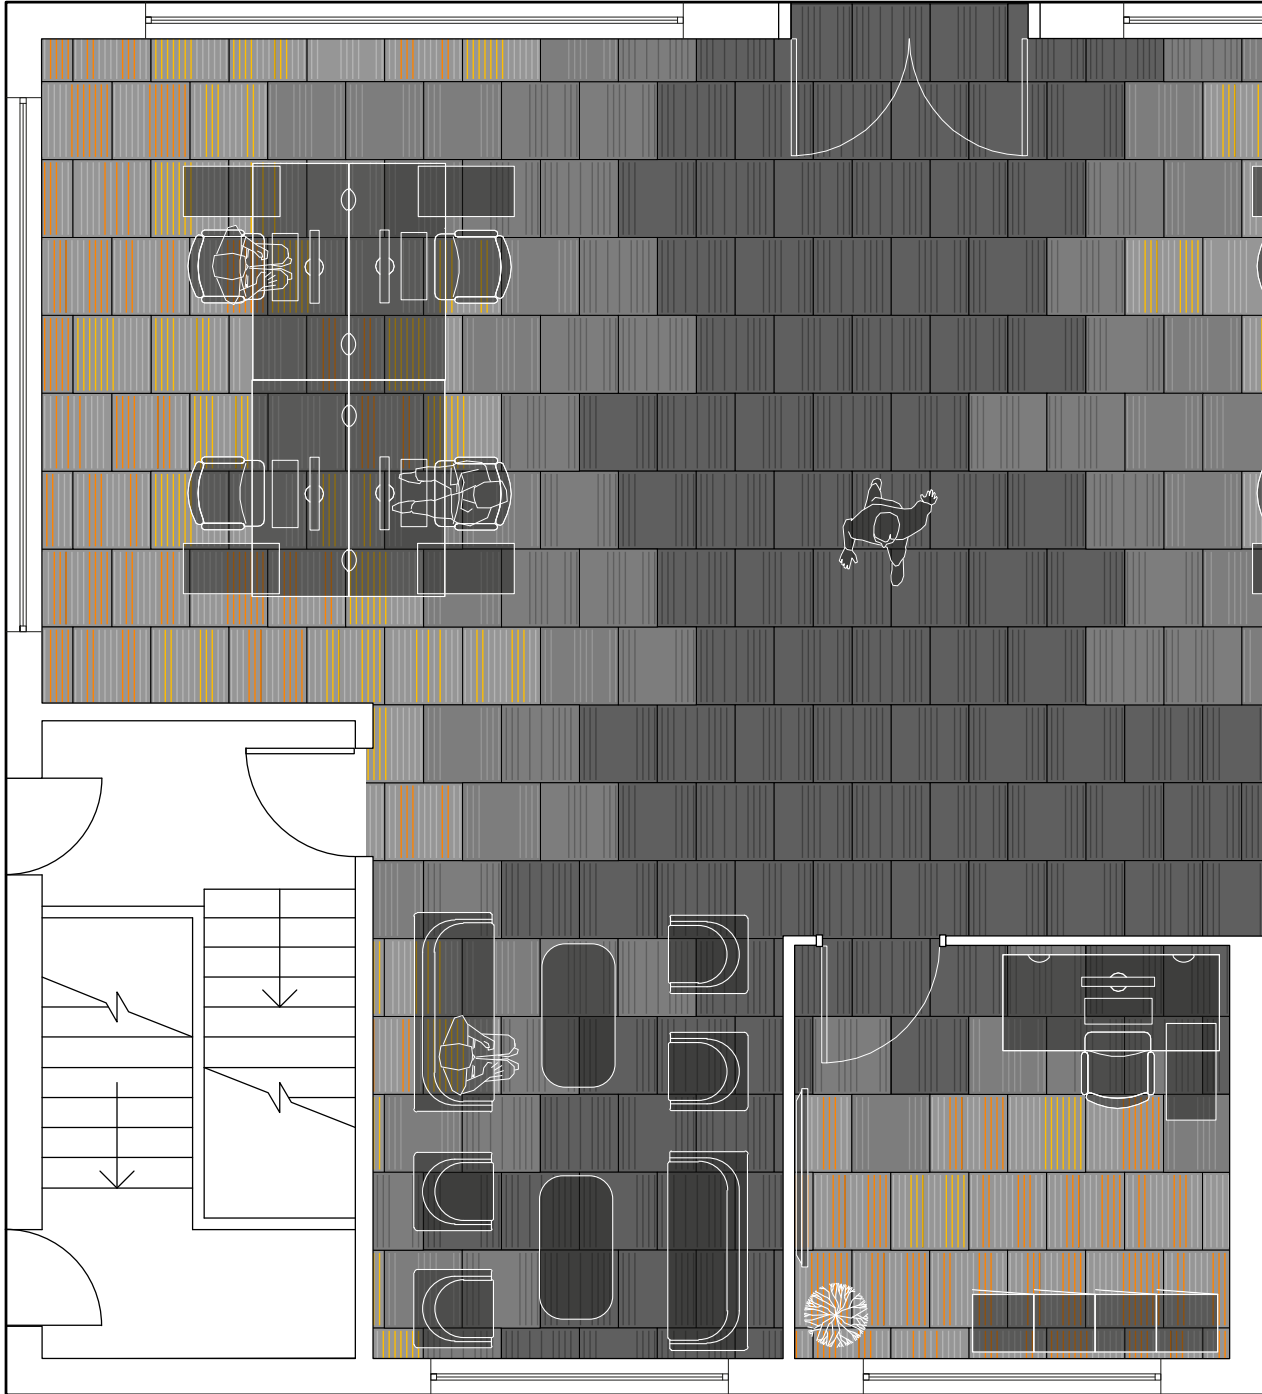

COMMERCIAL OFFICE FLOOR PLAN

Urban Myth Tile